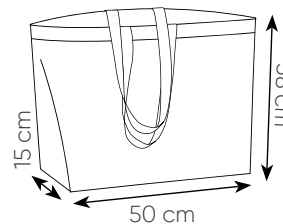

PG441 CALIPSO

- 50x38x15 cm ca
- 135 g/mq
- 10/200
- DI SE TR