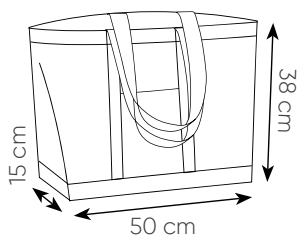

PG455 JEANNE

borsa in cotone canvas
soffietto, manici lunghi colorati

- ☑ 50x38x18 cm ca
- ☑ 280 g/mq
- ☑ 10/50 ☑ SE TR

AZ