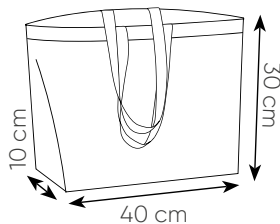

SHOPPERS IN COTONE

manici lunghi, soffietto

NEW!

NEW!

PG453 BETTY

- 40x30x10 cm ca
- 120 g/mq
- 50/250
- DI SE TR

PG441 CALIPSO

- 50x38x15 cm ca
- 135 g/mq
- 10/200
- DI SE TR