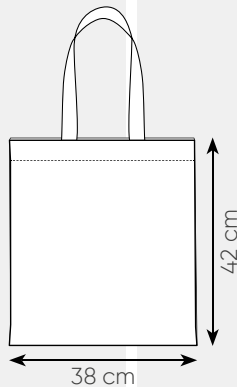

RY

RPET
ZERO
SPRECHI

AZ

PG462 ATLAS

borsa shopping in 210 rpet, manici lunghi

38x42 cm ca
50/200 SE

AR

BI

BL

GI

NE

RO

VE

PG463 MAREA

borsa shopping in tnt rpet, manici lunghi

38x42 cm ca
50/200 SE

BI

BL

NE

RO

VE

VL